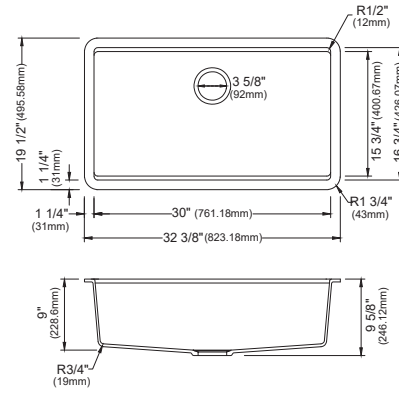

WH GR CN BR BI BL

WH GR CN BR BI BL

WH GR CN BR BI BL

Quartz Double Bowl Top Mount Workstation Kitchen Sink

WH GR CN BR BI BL

Quartz Double Bowl Undermount Workstation Kitchen Sink

	QAWS-740	QARWS-740	QUWS-875	QTWS-875	QUWS-880	QTWS-880
SIZE	34" x 21 1/4" x 9 1/8"	34" x 21 1/4" x 9 1/8"	32 3/8" x 19 1/2" x 9"	33" x 22" x 9"	32 1/2" x 19 1/4" x 9"	33" x 22" x 9"
MATERIAL	Quartz Composite	Quartz Composite	Quartz Composite	Quartz Composite	Quartz Composite	Quartz Composite
INSTALL TYPE	Apron Front	Apron Front	Undermount	Top Mount	Undermount	Top Mount
CONFIGURATION	Single Bowl	Single Bowl	Single Bowl	Single Bowl	Double Bowl	Double Bowl
MIN. CABINET SIZE	36"	36"	36"	33"	36"	33"
APRON DEPTH	9 1/4"	6 1/2"	NA	NA	NA	NA
FAUCET HOLES	0	0	0	5	0	5