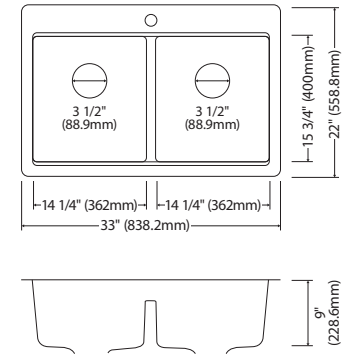

WH GR CN BR BI BL

Quartz Large Single Bowl Top Mount Workstation Kitchen Sink