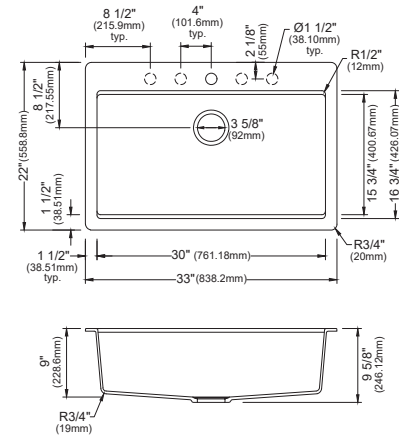

WH GR CN BR BI BL

Quartz Large Single Bowl Undermount Workstation Kitchen Sink