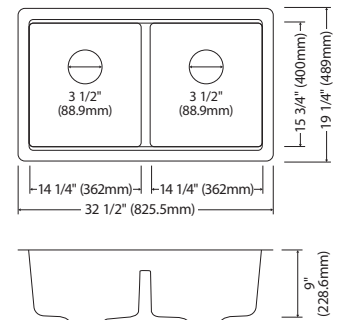

Quartz Large Single Bowl Undermount Workstation Kitchen Sink

MODEL: QTWS-875

WH GR CN BR BI BL

Quartz Large Single Bowl Top Mount Workstation Kitchen Sink

MODEL: QTWS-880

WH GR CN BR BI BL

Quartz Double Bowl Top Mount Workstation Kitchen Sink

MODEL: QUWS-880

WH GR CN BR BI BL

Quartz Double Bowl Undermount Workstation Kitchen Sink

	QAWS-740	QARWS-740	QUWS-875	QTWS-875	QUWS-880	QTWS-880
SIZE	34" x 21 1/4" x 9 1/8"	34" x 21 1/4" x 9 1/8"	32 3/8" x 19 1/2" x 9"	33" x 22" x 9"	32 1/2" x 19 1/4" x 9"	33" x 22" x 9"
MATERIAL	Quartz Composite	Quartz Composite	Quartz Composite	Quartz Composite	Quartz Composite	Quartz Composite
INSTALL TYPE	Apron Front	Apron Front	Undermount	Top Mount	Undermount	Top Mount
CONFIGURATION	Single Bowl	Single Bowl	Single Bowl	Single Bowl	Double Bowl	Double Bowl
MIN. CABINET SIZE	36"	36"	36"	33"	36"	33"
APRON DEPTH	9 1/4"	6 1/2"	NA	NA	NA	NA
FAUCET HOLES	0	0	0	5	0	5