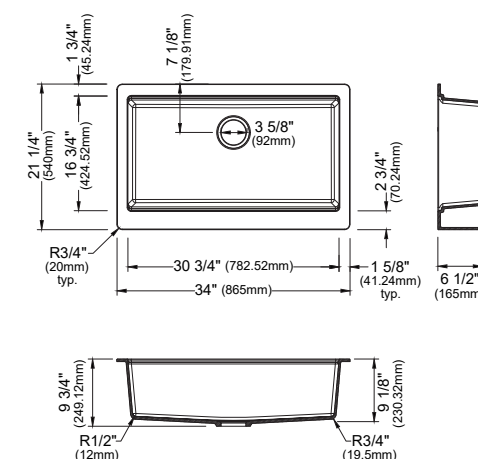

Quartz Workstation Series

Karran quartz workstation sinks are designed to deliver unmatched customization and functionality. Give yourself the freedom to configure your workspace exactly as you like. Whether washing dishes or prepping for the evening family dinner, these sinks cover all the bases.

From durable cutting boards to versatile drying racks to useful colanders, each component is crafted to enhance your cooking and cleaning experience. Personalize and love your workspace with a Karran quartz workstation sink.

MODEL: QAWS-740

WH GR CN BR BI BL

MODEL: QARWS-740

WH GR CN BR BI BL

Quartz Large Single Bowl Farmhouse Sink