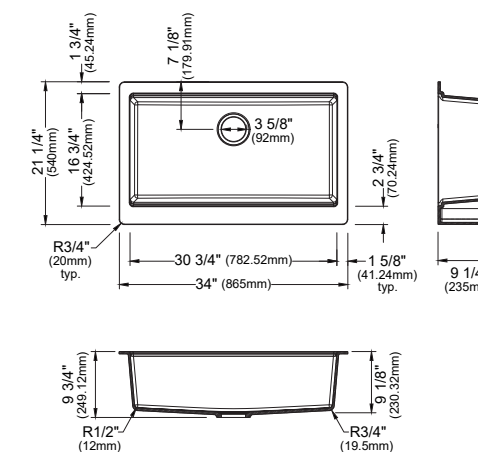

MODEL: QARWS-740

WH GR CN BR BI BL