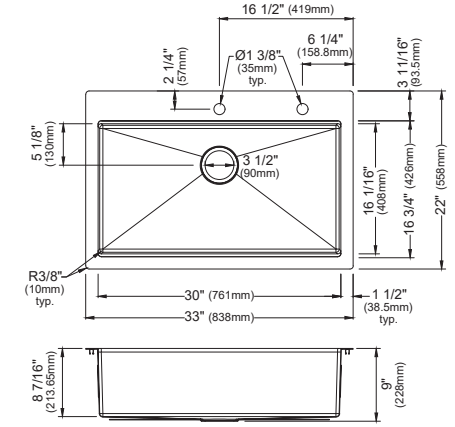

MODEL: HST2522SB
Matrix Steel Top Mount Single Bowl Workstation Sink

MODEL: HST1719SB
Matrix Steel Top Mount Single Bowl Workstation Bar Sink

	HST3322DB	HST2522SB	HST1719SB	HST3322SB
SIZE	33" x 22" x 9"	25" x 22" x 9"	17" x 19" x 9"	33" x 22" x 9"
MATERIAL	T304 16G Bowl, 12G Deck	T304 16G Bowl, 12G Deck	T304 16G Bowl, 12G Deck	T304 16G Bowl, 12G Deck
INSTALL TYPE	Top Mount	Top Mount	Top Mount	Top Mount
CONFIGURATION	Double Bowl	Single Bowl	Single Bowl	Single Bowl
MIN. CABINET SIZE	33"	27"	18"	33"
BOWL CORNER RADIUS	R10	R10	R10	R10
DECK CORNER RADIUS	R0	R0	R0	R0

SIZE	HST3322DB	HST2522SB	HST1719SB	HST3322SB
SIZE	33" x 22" x 9"	25" x 22" x 9"	17" x 19" x 9"	33" x 22" x 9"
MATERIAL	T304 16G Bowl, 12G Deck	T304 16G Bowl, 12G Deck	T304 16G Bowl, 12G Deck	T304 16G Bowl, 12G Deck
INSTALL TYPE	Top Mount	Top Mount	Top Mount	Top Mount
CONFIGURATION	Double Bowl	Single Bowl	Single Bowl	Single Bowl
MIN. CABINET SIZE	33"	27"	18"	33"
BOWL CORNER RADIUS	R10	R10	R10	R10
DECK CORNER RADIUS	R0	R0	R0	R0

SIZE	33" x 22" x 9"	25" x 22" x 9"	17" x 19" x 9"	33" x 22" x 9"
MATERIAL	T304 16G Bowl, 12G Deck	T304 16G Bowl, 12G Deck	T304 16G Bowl, 12G Deck	T304 16G Bowl, 12G Deck
INSTALL TYPE	Top Mount	Top Mount	Top Mount	Top Mount
CONFIGURATION	Double Bowl	Single Bowl	Single Bowl	Single Bowl
MIN. CABINET SIZE	33"	27"	18"	33"
BOWL CORNER RADIUS	R10	R10	R10	R10
DECK CORNER RADIUS	R0	R0	R0	R0

MODEL: HSU1717SB
Matrix Steel Undermount Single Bowl Workstation Bar Sink

HSU3219DB HSU2419SB HSU1717SB HSU3219SB

SIZE	HSU3219DB	HSU2419SB	HSU1717SB	HSU3219SB
SIZE	32" x 18 3/4" x 9"	24" x 18 3/4" x 9"	17" x 17" x 9"	32" x 18 3/4" x 9"
MATERIAL	T304 16G Bowl	T304 16G Bowl	T304 16G Bowl	T304 16G Bowl
INSTALL TYPE	Undermount	Undermount	Undermount	Undermount
CONFIGURATION	Double Bowl	Single Bowl	Single Bowl	Single Bowl
MIN. CABINET SIZE	36"	27"	21"	36"
CORNER RADIUS	R10	R10	R10	R10