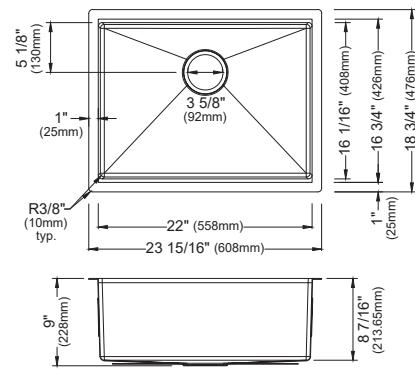

MODEL: HST2522SB
Matrix Steel Top Mount Single Bowl Workstation Sink

MODEL: HST1719SB
Matrix Steel Top Mount Single Bowl Workstation Bar Sink

	HST3322DB	HST2522SB	HST1719SB	HST3322SB
SIZE	33" x 22" x 9"	25" x 22" x 9"	17" x 19" x 9"	33" x 22" x 9"
MATERIAL	T304 16G Bowl, 12G Deck	T304 16G Bowl, 12G Deck	T304 16G Bowl, 12G Deck	T304 16G Bowl, 12G Deck
INSTALL TYPE	Top Mount	Top Mount	Top Mount	Top Mount
CONFIGURATION	Double Bowl	Single Bowl	Single Bowl	Single Bowl
MIN. CABINET SIZE	33"	27"	18"	33"
BOWL CORNER RADIUS	R10	R10	R10	R10
DECK CORNER RADIUS	R0	R0	R0	R0

SIZE	HST3322DB	HST2522SB	HST1719SB	HST3322SB
SIZE	33" x 22" x 9"	25" x 22" x 9"	17" x 19" x 9"	33" x 22" x 9"
MATERIAL	T304 16G Bowl, 12G Deck	T304 16G Bowl, 12G Deck	T304 16G Bowl, 12G Deck	T304 16G Bowl, 12G Deck
INSTALL TYPE	Top Mount	Top Mount	Top Mount	Top Mount
CONFIGURATION	Double Bowl	Single Bowl	Single Bowl	Single Bowl
MIN. CABINET SIZE	33"	27"	18"	33"
BOWL CORNER RADIUS	R10	R10	R10	R10
DECK CORNER RADIUS	R0	R0	R0	R0

SIZE	33" x 22" x 9"	25" x 22" x 9"	17" x 19" x 9"	33" x 22" x 9"
MATERIAL	T304 16G Bowl, 12G Deck	T304 16G Bowl, 12G Deck	T304 16G Bowl, 12G Deck	T304 16G Bowl, 12G Deck
INSTALL TYPE	Top Mount	Top Mount	Top Mount	Top Mount
CONFIGURATION	Double Bowl	Single Bowl	Single Bowl	Single Bowl
MIN. CABINET SIZE	33"	27"	18"	33"
BOWL CORNER RADIUS	R10	R10	R10	R10
DECK CORNER RADIUS	R0	R0	R0	R0

MODEL: HSU1717SB
Matrix Steel Undermount Single Bowl Workstation Bar Sink

HSU3219DB HSU2419SB HSU1717SB HSU3219SB

SIZE	HSU3219DB	HSU2419SB	HSU1717SB	HSU3219SB
SIZE	32" x 18 3/4" x 9"	24" x 18 3/4" x 9"	17" x 17" x 9"	32" x 18 3/4" x 9"
MATERIAL	T304 16G Bowl	T304 16G Bowl	T304 16G Bowl	T304 16G Bowl
INSTALL TYPE	Undermount	Undermount	Undermount	Undermount
CONFIGURATION	Double Bowl	Single Bowl	Single Bowl	Single Bowl
MIN. CABINET SIZE	36"	27"	21"	36"
CORNER RADIUS	R10	R10	R10	R10