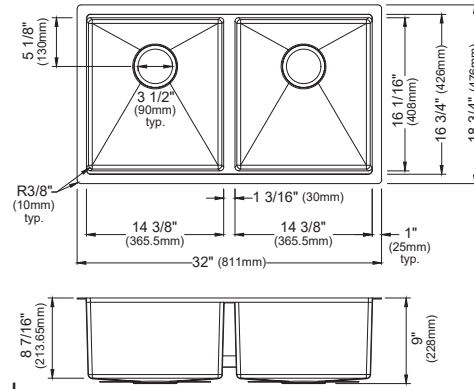

MODEL: HSU3219DB
Matrix Steel Undermount Double Bowl Workstation Sink