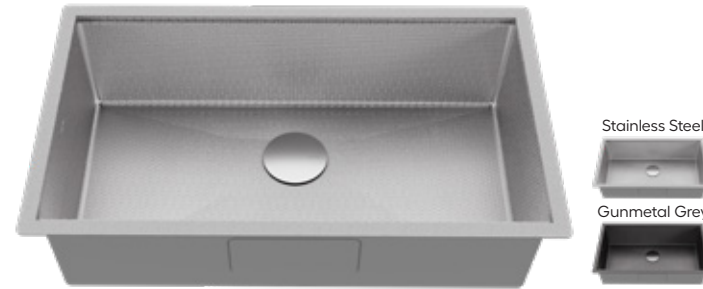

MODEL: HSU3219SB
Matrix Steel Undermount Large Single Bowl Workstation Sink