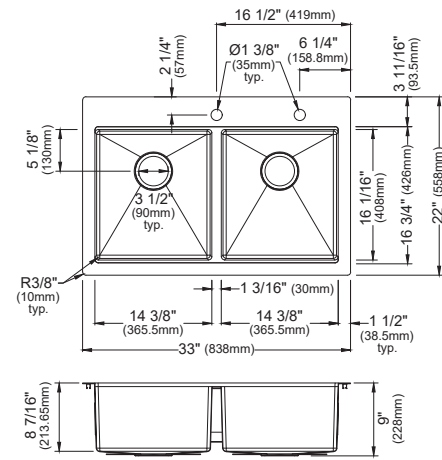

MODEL: HST3322SB
Matrix Steel Top Mount Large Single Bowl Workstation Sink