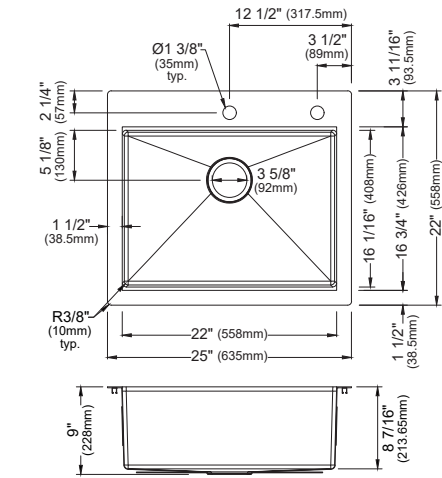

MODEL: HST2522SB
Matrix Steel Top Mount Single Bowl Workstation Sink

MODEL: HST1719SB
Matrix Steel Top Mount Single Bowl Workstation Bar Sink

	HST3322DB	HST2522SB	HST1719SB	HST3322SB
SIZE	33" x 22" x 9"	25" x 22" x 9"	17" x 19" x 9"	33" x 22" x 9"
MATERIAL	T304 16G Bowl, 12G Deck	T304 16G Bowl, 12G Deck	T304 16G Bowl, 12G Deck	T304 16G Bowl, 12G Deck
INSTALL TYPE	Top Mount	Top Mount	Top Mount	Top Mount
CONFIGURATION	Double Bowl	Single Bowl	Single Bowl	Single Bowl
MIN. CABINET SIZE	33"	27"	18"	33"
BOWL CORNER RADIUS	R10	R10	R10	R10
DECK CORNER RADIUS	R0	R0	R0	R0

SIZE	HST3322DB	HST2522SB	HST1719SB	HST3322SB
SIZE	33" x 22" x 9"	25" x 22" x 9"	17" x 19" x 9"	33" x 22" x 9"
MATERIAL	T304 16G Bowl, 12G Deck	T304 16G Bowl, 12G Deck	T304 16G Bowl, 12G Deck	T304 16G Bowl, 12G Deck
INSTALL TYPE	Top Mount	Top Mount	Top Mount	Top Mount
CONFIGURATION	Double Bowl	Single Bowl	Single Bowl	Single Bowl
MIN. CABINET SIZE	33"	27"	18"	33"
BOWL CORNER RADIUS	R10	R10	R10	R10
DECK CORNER RADIUS	R0	R0	R0	R0

SIZE	33" x 22" x 9"	25" x 22" x 9"	17" x 19" x 9"	33" x 22" x 9"
MATERIAL	T304 16G Bowl, 12G Deck	T304 16G Bowl, 12G Deck	T304 16G Bowl, 12G Deck	T304 16G Bowl, 12G Deck
INSTALL TYPE	Top Mount	Top Mount	Top Mount	Top Mount
CONFIGURATION	Double Bowl	Single Bowl	Single Bowl	Single Bowl
MIN. CABINET SIZE	33"	27"	18"	33"
BOWL CORNER RADIUS	R10	R10	R10	R10
DECK CORNER RADIUS	R0	R0	R0	R0

MODEL: HSU1717SB
Matrix Steel Undermount Single Bowl Workstation Bar Sink

HSU3219DB HSU2419SB HSU1717SB HSU3219SB

SIZE	HSU3219DB	HSU2419SB	HSU1717SB	HSU3219SB
SIZE	32" x 18 3/4" x 9"	24" x 18 3/4" x 9"	17" x 17" x 9"	32" x 18 3/4" x 9"
MATERIAL	T304 16G Bowl	T304 16G Bowl	T304 16G Bowl	T304 16G Bowl
INSTALL TYPE	Undermount	Undermount	Undermount	Undermount
CONFIGURATION	Double Bowl	Single Bowl	Single Bowl	Single Bowl
MIN. CABINET SIZE	36"	27"	21"	36"
CORNER RADIUS	R10	R10	R10	R10