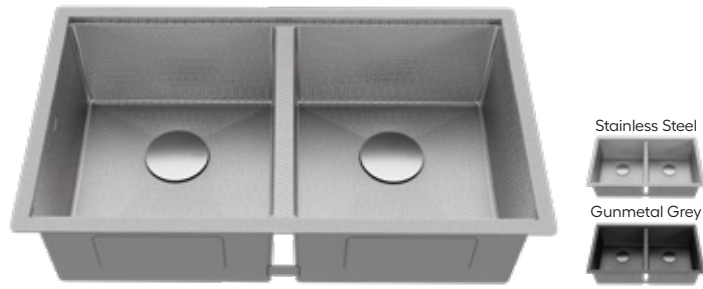

MODEL: HSU3219DB
Matrix Steel Undermount Double Bowl Workstation Sink