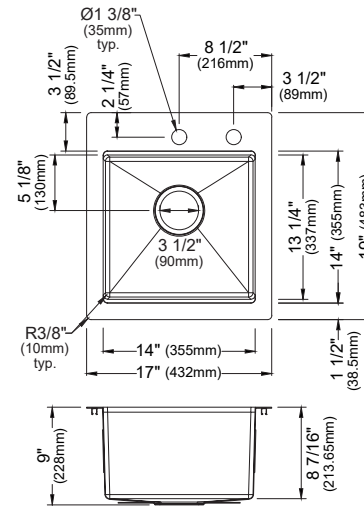

MODEL: HST2522SB
Matrix Steel Top Mount Single Bowl Workstation Sink

MODEL: HST1719SB
Matrix Steel Top Mount Single Bowl Workstation Bar Sink

	HST3322DB	HST2522SB	HST1719SB	HST3322SB
SIZE	33" x 22" x 9"	25" x 22" x 9"	17" x 19" x 9"	33" x 22" x 9"
MATERIAL	T304 16G Bowl, 12G Deck	T304 16G Bowl, 12G Deck	T304 16G Bowl, 12G Deck	T304 16G Bowl, 12G Deck
INSTALL TYPE	Top Mount	Top Mount	Top Mount	Top Mount
CONFIGURATION	Double Bowl	Single Bowl	Single Bowl	Single Bowl
MIN. CABINET SIZE	33"	27"	18"	33"
BOWL CORNER RADIUS	R10	R10	R10	R10
DECK CORNER RADIUS	R0	R0	R0	R0

SIZE	HST3322DB	HST2522SB	HST1719SB	HST3322SB
SIZE	33" x 22" x 9"	25" x 22" x 9"	17" x 19" x 9"	33" x 22" x 9"
MATERIAL	T304 16G Bowl, 12G Deck	T304 16G Bowl, 12G Deck	T304 16G Bowl, 12G Deck	T304 16G Bowl, 12G Deck
INSTALL TYPE	Top Mount	Top Mount	Top Mount	Top Mount
CONFIGURATION	Double Bowl	Single Bowl	Single Bowl	Single Bowl
MIN. CABINET SIZE	33"	27"	18"	33"
BOWL CORNER RADIUS	R10	R10	R10	R10
DECK CORNER RADIUS	R0	R0	R0	R0

SIZE	33" x 22" x 9"	25" x 22" x 9"	17" x 19" x 9"	33" x 22" x 9"
MATERIAL	T304 16G Bowl, 12G Deck	T304 16G Bowl, 12G Deck	T304 16G Bowl, 12G Deck	T304 16G Bowl, 12G Deck
INSTALL TYPE	Top Mount	Top Mount	Top Mount	Top Mount
CONFIGURATION	Double Bowl	Single Bowl	Single Bowl	Single Bowl
MIN. CABINET SIZE	33"	27"	18"	33"
BOWL CORNER RADIUS	R10	R10	R10	R10
DECK CORNER RADIUS	R0	R0	R0	R0

MODEL: HSU1717SB
Matrix Steel Undermount Single Bowl Workstation Bar Sink

HSU3219DB HSU2419SB HSU1717SB HSU3219SB

SIZE	HSU3219DB	HSU2419SB	HSU1717SB	HSU3219SB
SIZE	32" x 18 3/4" x 9"	24" x 18 3/4" x 9"	17" x 17" x 9"	32" x 18 3/4" x 9"
MATERIAL	T304 16G Bowl	T304 16G Bowl	T304 16G Bowl	T304 16G Bowl
INSTALL TYPE	Undermount	Undermount	Undermount	Undermount
CONFIGURATION	Double Bowl	Single Bowl	Single Bowl	Single Bowl
MIN. CABINET SIZE	36"	27"	21"	36"
CORNER RADIUS	R10	R10	R10	R10