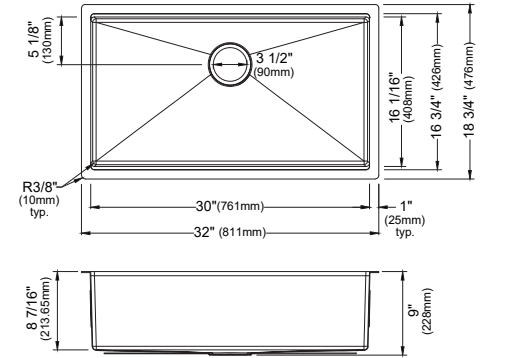

MODEL: HSU3219SB
Matrix Steel Undermount Large Single Bowl Workstation Sink