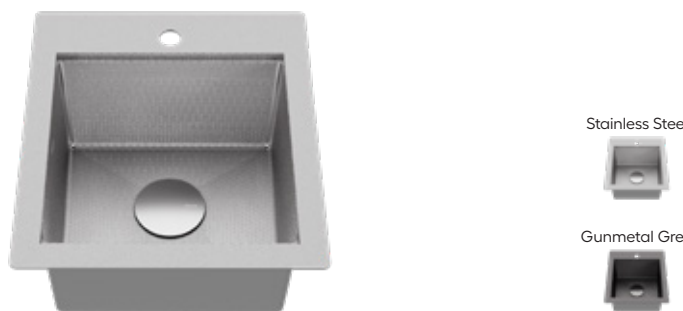

Matrix Steel Workstation Series

The Matrix line of stainless steel workstation sinks is designed to combine sleek modern style with unmatched durability and functionality.

Built with advanced Matrix Technology, these sinks set a new benchmark for strength, scratch resistance, and long lasting elegance. The Matrix line also incorporates the groundbreaking features of Karran's innovative workstation sinks, transforming your kitchen into a highly efficient culinary workspace. With an integrated ledge system you can efficiently slide versatile accessories such as cutting boards and drying racks across the sink, optimizing both prep and clean up.

Experience the ultimate balance of form, function and resilience with Matrix workstation sinks.

MODEL: HST3322DB
Matrix Steel Top Mount Double Bowl Workstation Sink

MODEL: HST3322SB
Matrix Steel Top Mount Large Single Bowl Workstation Sink

MODEL: HST2522SB
Matrix Steel Top Mount Single Bowl Workstation Sink

MODEL: HST1719SB
Matrix Steel Top Mount Single Bowl Workstation Bar Sink

	HST3322DB	HST2522SB	HST1719SB	HST3322SB
SIZE	33" x 22" x 9"	25" x 22" x 9"	17" x 19" x 9"	33" x 22" x 9"
MATERIAL	T304 16G Bowl, 12G Deck	T304 16G Bowl, 12G Deck	T304 16G Bowl, 12G Deck	T304 16G Bowl, 12G Deck
INSTALL TYPE	Top Mount	Top Mount	Top Mount	Top Mount
CONFIGURATION	Double Bowl	Single Bowl	Single Bowl	Single Bowl
MIN. CABINET SIZE	33"	27"	18"	33"
BOWL CORNER RADIUS	R10	R10	R10	R10
DECK CORNER RADIUS	R0	R0	R0	R0

SIZE	HST3322DB	HST2522SB	HST1719SB	HST3322SB
SIZE	33" x 22" x 9"	25" x 22" x 9"	17" x 19" x 9"	33" x 22" x 9"
MATERIAL	T304 16G Bowl, 12G Deck	T304 16G Bowl, 12G Deck	T304 16G Bowl, 12G Deck	T304 16G Bowl, 12G Deck
INSTALL TYPE	Top Mount	Top Mount	Top Mount	Top Mount
CONFIGURATION	Double Bowl	Single Bowl	Single Bowl	Single Bowl
MIN. CABINET SIZE	33"	27"	18"	33"
BOWL CORNER RADIUS	R10	R10	R10	R10
DECK CORNER RADIUS	R0	R0	R0	R0