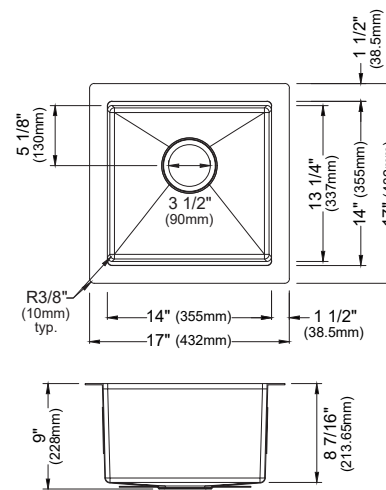

SIZE	HST3322DB	HST2522SB	HST1719SB	HST3322SB
SIZE	33" x 22" x 9"	25" x 22" x 9"	17" x 19" x 9"	33" x 22" x 9"
MATERIAL	T304 16G Bowl, 12G Deck	T304 16G Bowl, 12G Deck	T304 16G Bowl, 12G Deck	T304 16G Bowl, 12G Deck
INSTALL TYPE	Top Mount	Top Mount	Top Mount	Top Mount
CONFIGURATION	Double Bowl	Single Bowl	Single Bowl	Single Bowl
MIN. CABINET SIZE	33"	27"	18"	33"
BOWL CORNER RADIUS	R10	R10	R10	R10
DECK CORNER RADIUS	R0	R0	R0	R0

SIZE	33" x 22" x 9"	25" x 22" x 9"	17" x 19" x 9"	33" x 22" x 9"
MATERIAL	T304 16G Bowl, 12G Deck	T304 16G Bowl, 12G Deck	T304 16G Bowl, 12G Deck	T304 16G Bowl, 12G Deck
INSTALL TYPE	Top Mount	Top Mount	Top Mount	Top Mount
CONFIGURATION	Double Bowl	Single Bowl	Single Bowl	Single Bowl
MIN. CABINET SIZE	33"	27"	18"	33"
BOWL CORNER RADIUS	R10	R10	R10	R10
DECK CORNER RADIUS	R0	R0	R0	R0

MODEL: HSU3219DB
Matrix Steel Undermount Double Bowl Workstation Sink

MODEL: HSU3219SB
Matrix Steel Undermount Large Single Bowl Workstation Sink

MODEL: HSU2419SB
Matrix Steel Undermount Large Single Bowl Workstation Sink

MODEL: HSU1717SB
Matrix Steel Undermount Single Bowl Workstation Bar Sink

HSU3219DB HSU2419SB HSU1717SB HSU3219SB

SIZE	HSU3219DB	HSU2419SB	HSU1717SB	HSU3219SB
SIZE	32" x 18 3/4" x 9"	24" x 18 3/4" x 9"	17" x 17" x 9"	32" x 18 3/4" x 9"
MATERIAL	T304 16G Bowl	T304 16G Bowl	T304 16G Bowl	T304 16G Bowl
INSTALL TYPE	Undermount	Undermount	Undermount	Undermount
CONFIGURATION	Double Bowl	Single Bowl	Single Bowl	Single Bowl
MIN. CABINET SIZE	36"	27"	21"	36"
CORNER RADIUS	R10	R10	R10	R10